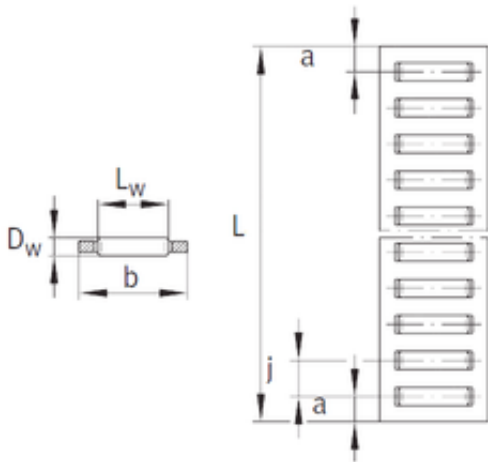

Bearing Rolamentos do Brasil Ltda.

INA BF7028 needle roller bearings

Bearing No. BF7028

| | |
|----|---------|
| E1 | 24 mm |
| a | 7,5 mm |
| b | 28 mm |
| Dw | 7 mm |
| E | 6,5 mm |
| J | 11 mm |
| L | 1 000 |
| Lw | 24 mm |
| Eb | 28,4 mm |

BF7028 Bearing 2D drawings and 3D CAD models