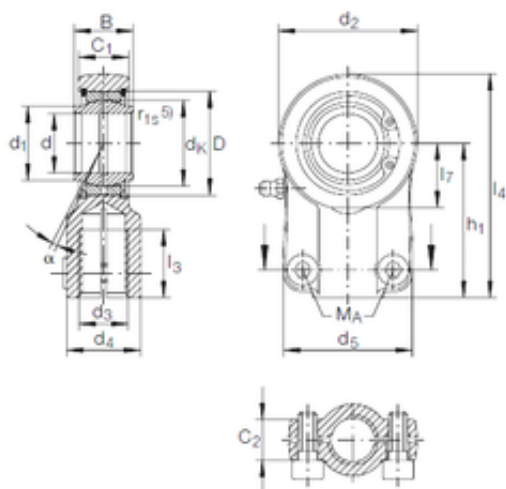

Bearing Rolamentos do Brasil Ltda.

32 mm x 52 mm x 32 mm INA GIHN-K 32 LO
plain bearings

Bearing No. GIHN-K 32 LO

| | |
|-------------------------------|-------------|
| Size | 32x52x32 mm |
| Bore Diameter | 32 mm |
| Outer Diameter | 52 mm |
| Width | 32 mm |
| d | 32 mm |
| D | 52 mm |
| B | 32 mm |
| Screw | M10X25 |
| d1 | 38 mm |
| d2 | 70 mm |
| d4 | 38 mm |
| dk | 44 mm |
| h1 | 80 mm |
| l3 min. | 37 mm |
| l4 max. | 115 mm |
| l7 min. | 32 mm |
| C1 | 27 mm |
| Thread (G) | M27X2 |
| Angle | 4 ° |
| d5 | 66 r/min |
| C2 | 22 mm |
| Weight | 1,2 Kg |
| Basic dynamic load rating (C) | 67 kN |

GIHN-K 32 LO Bearing 2D drawings and 3D CAD models