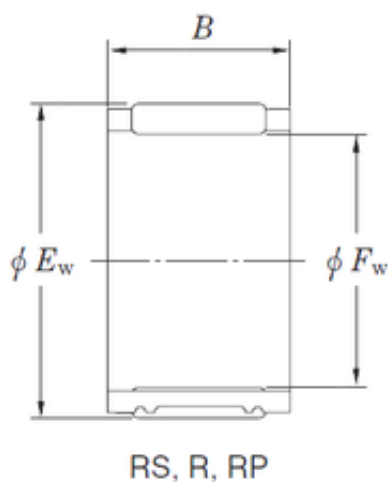

Bearing Rolamentos do Brasil Ltda.

KOYO R65/20A needle roller bearings

Bearing No. R65/20A

Size	65x70x20 mm
Bore Diameter	65 mm
Outer Diameter	70 mm
Width	20 mm
Fw	65 mm
Ew	70 mm
B	20 mm
Weight	0,057 Kg
Basic dynamic load rating (C)	12,1 kN
Basic static load rating (C0)	22,3 kN
(Grease) Lubrication Speed	4200 r/min
(Oil) Lubrication Speed	7400 r/min

R65/20A Bearing 2D drawings and 3D CAD models