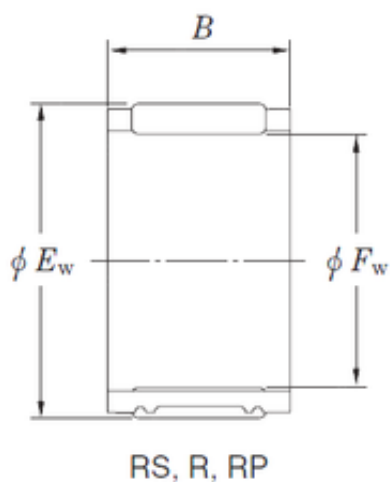

Bearing Rolamentos do Brasil Ltda.

KOYO RS485428 needle roller bearings

Bearing No. RS485428

Size	48x54x28 mm
Bore Diameter	48 mm
Outer Diameter	54 mm
Width	28 mm
Fw	48 mm
Ew	54 mm
B	28 mm
Weight	0,072 Kg
Basic dynamic load rating (C)	37,8 kN
Basic static load rating (C0)	79,3 kN

RS485428 Bearing 2D drawings and 3D CAD models