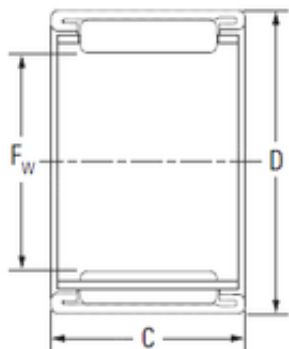

Bearing Rolamentos do Brasil Ltda.

KOYO BTM3512 needle roller bearings

Bearing No. BTM3512

Size	35x42x12 mm
Bore Diameter	35 mm
Outer Diameter	42 mm
Width	12 mm
Fw	35 mm
D	42 mm
C	12 mm
Weight	0,026 Kg
Basic dynamic load rating (C)	13,3 kN
Basic static load rating (C0)	22,8 kN

BTM3512 Bearing 2D drawings and 3D CAD models