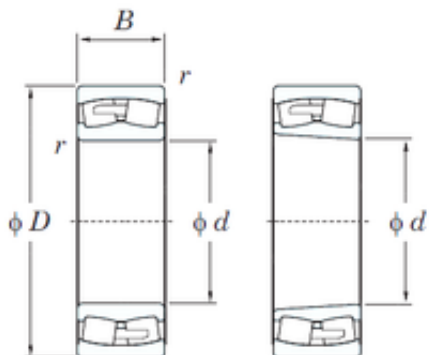

Bearing Rolamentos do Brasil Ltda.

340 mm x 620 mm x 224 mm KOYO 23268RHA spherical roller bearings

Bearing No. 23268RHA

23268RHA Bearing 2D drawings and 3D CAD models

Size	340x620x224 mm
Bore Diameter	340 mm
Outer Diameter	620 mm
Width	224 mm
d	340 mm
D	620 mm
B	224 mm
C	224 mm
r min.	6 mm
da min.	368 mm
Da max.	592 mm
ra max.	5 mm
Weight	290 Kg
Basic dynamic load rating (C)	4550 kN
Basic static load rating (C0)	8030 kN
(Grease) Lubrication Speed	440 r/min
(Oil) Lubrication Speed	590 r/min
Calculation factor (e)	0,36
Calculation factor (Y0)	1,84
Calculation factor (Y1)	1,88
Bearing No.	23268RHA
r(min)	6
Cr	5690
C0r	8030
Cu	517

Bearing Rolamentos do Brasil Ltda.

Grease lub.	440
Oil lub.	590
da(min)	368
Da(max)	592
ra(max)	5
e	0.36
Y1	1.88
Y2	2.81
Y0	1.84
(Refer.)Mass(kg)	290