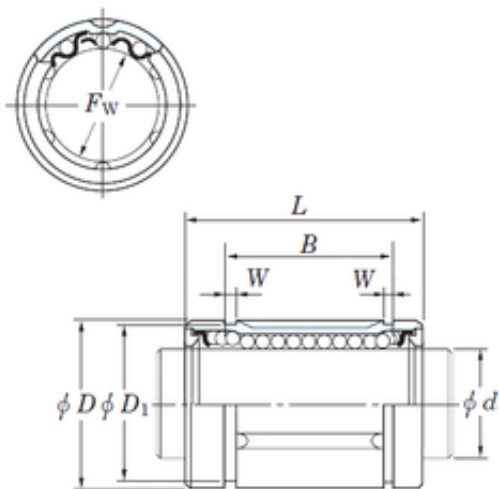

Bearing Rolamentos do Brasil Ltda.

KOYO SDM16 linear bearings

Bearing No. SDM16

Size	16x28x26.5 mm
Bore Diameter	16 mm
Outer Diameter	28 mm
Width	26,5 mm
Fw	16 mm
D	28 mm
B	26,5 mm
D1	27 mm
L	37 mm
W	1,6 mm
Weight	0,069 Kg
Basic dynamic load rating (C)	480 kN

SDM16 Bearing 2D drawings and 3D CAD models