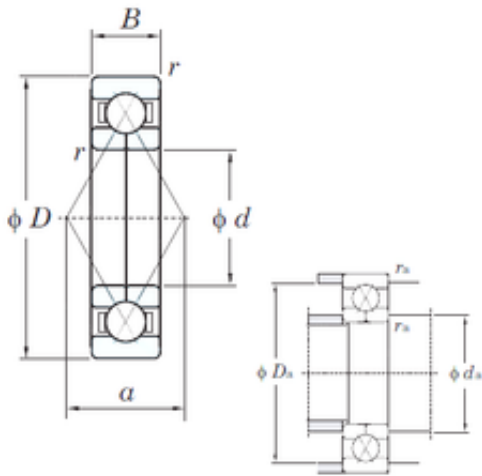

Bearing Rolamentos do Brasil Ltda.

80 mm x 140 mm x 26 mm KOYO 6216BI
angular contact ball bearings

Bearing No. 6216BI

Size	80x140x26 mm
Bore Diameter	80 mm
Outer Diameter	140 mm
Width	26 mm
d	80 mm
D	140 mm
B	26 mm
C	26 mm
a	77.0 mm
r min.	2 mm
da min.	90 mm
Da max.	130 mm
ra max.	2 mm
Weight	1.80 Kg
Basic dynamic load rating (C)	126 kN
Basic static load rating (C0)	128 kN
(Grease) Lubrication Speed	3600 r/min

6216BI Bearing 2D drawings and 3D CAD models