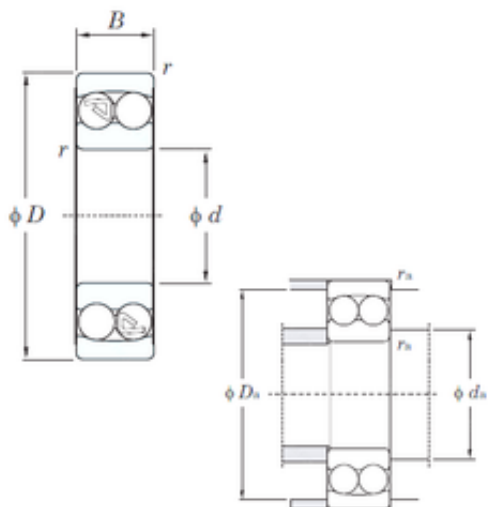

## Bearing Rolamentos do Brasil Ltda.

100 mm x 180 mm x 46 mm KOYO 2220 self aligning ball bearings

Bearing No. 2220

Size	100x180x46 mm
Bore Diameter	100 mm
Outer Diameter	180 mm
Width	46 mm
d	100 mm
D	180 mm
B	46 mm
C	46 mm
r min.	2.1 mm
da min.	111 mm
Da max.	169 mm
ra max.	2 mm
Weight	4.98 Kg
Basic dynamic load rating (C)	80.9 kN
Basic static load rating (C0)	34.0 kN
(Grease) Lubrication Speed	3100 r/min
(Oil) Lubrication Speed	3800 r/min
Calculation factor (e)	0.24
Calculation factor (Y0)	2.70
Calculation factor (Y1)	2.57

2220 Bearing 2D drawings and 3D CAD models