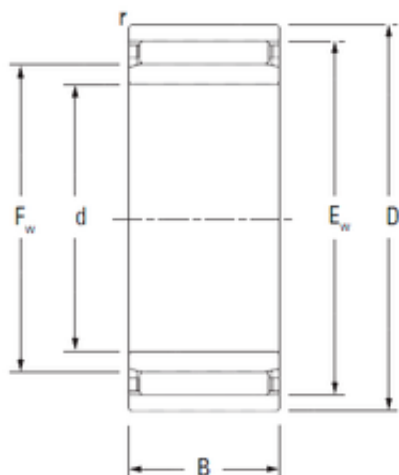

Bearing Rolamentos do Brasil Ltda.

45 mm x 62 mm x 40 mm KOYO
NAO45X62X40 needle roller bearings

Bearing No. NAO45X62X40

Bore Diameter	45 mm
Outer Diameter	62 mm
d	45 mm
Fw	50 mm
D	62 mm
Ew	55 mm
B	40 mm
C	40 mm
r5 min.	0,3 mm
S	0,5 mm
Weight	0,386 Kg
Basic dynamic load rating (C)	50,7 kN
Basic static load rating (C0)	137 kN
(Grease) Lubrication Speed	5400 r/min

NAO45X62X40 Bearing 2D drawings and 3D CAD models