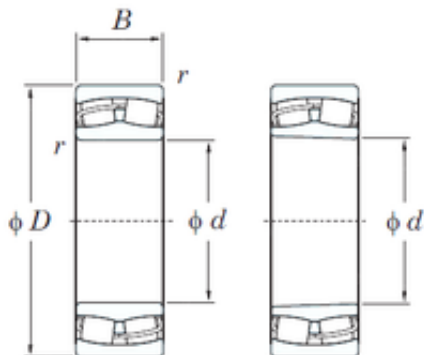

Bearing Rolamentos do Brasil Ltda.

60 mm x 130 mm x 31 mm KOYO 21312RH
spherical roller bearings

Bearing No. 21312RH

Size	60x130x31 mm
Bore Diameter	60 mm
Outer Diameter	130 mm
Width	31 mm
d	60 mm
D	130 mm
B	31 mm
C	31 mm
r min.	2,1 mm
da min.	72 mm
Da max.	118 mm
ra max.	2 mm
Weight	2,11 Kg
Basic dynamic load rating (C)	168 kN
Basic static load rating (C0)	193 kN
(Grease) Lubrication Speed	2800 r/min
(Oil) Lubrication Speed	3700 r/min
Calculation factor (e)	0,24
Calculation factor (Y0)	2,72
Calculation factor (Y1)	2,78

21312RH Bearing 2D drawings and 3D CAD models