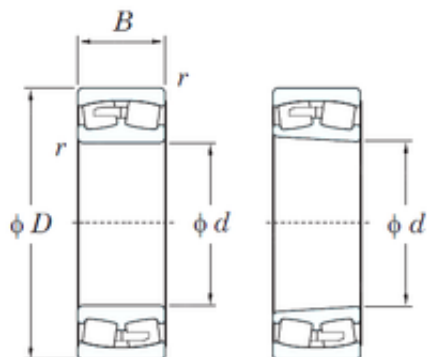

Bearing Rolamentos do Brasil Ltda.

440 mm x 720 mm x 226 mm KOYO 23188RK
spherical roller bearings

Bearing No. 23188RK

Size	440x720x226 mm
Bore Diameter	440 mm
Outer Diameter	720 mm
Width	226 mm
d	440 mm
D	720 mm
B	226 mm
C	226 mm
r min.	6 mm
da min.	468 mm
Da max.	692 mm
ra max.	5 mm
Weight	366 Kg
Basic dynamic load rating (C)	5040 kN
Basic static load rating (C0)	9600 kN
(Grease) Lubrication Speed	330 r/min
(Oil) Lubrication Speed	440 r/min
Calculation factor (e)	0,33
Calculation factor (Y0)	2,03
Calculation factor (Y1)	2,08

23188RK Bearing 2D drawings and 3D CAD models