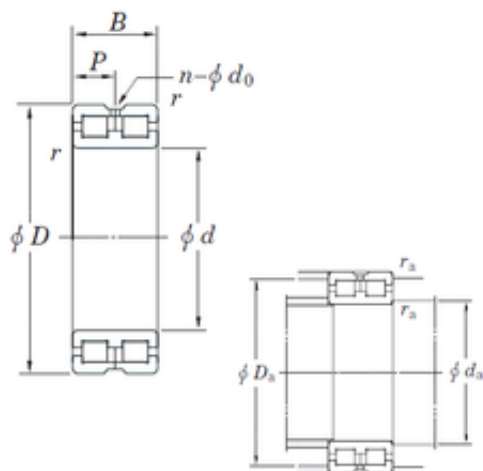

Bearing Rolamentos do Brasil Ltda.

280 mm x 380 mm x 100 mm KOYO DC4956AVW cylindrical roller bearings

Bearing No. DC4956AVW

Size	280x380x100 mm
Bore Diameter	280 mm
Outer Diameter	380 mm
Width	100 mm
d	280 mm
D	380 mm
B	100 mm
C	100 mm
n	8 mm
p	50 mm
r min.	2,1 mm
da min.	292 mm
Da max.	368 mm
ra max.	2 mm
Weight	33,9 Kg
Basic dynamic load rating (C)	1 130 kN
Bearing No.	DC4956AVW
r(min)	2.1
Cr	1130
C0r	2700
S	- mm
P	50
n(qty)	8
do	6
da(min)	292

DC4956AVW Bearing 2D drawings and 3D CAD models

Bearing Rolamentos do Brasil Ltda.

Da(max)	368
ra(max)	2
(Refer.)Mass(Fixed side)(kg)	33.9