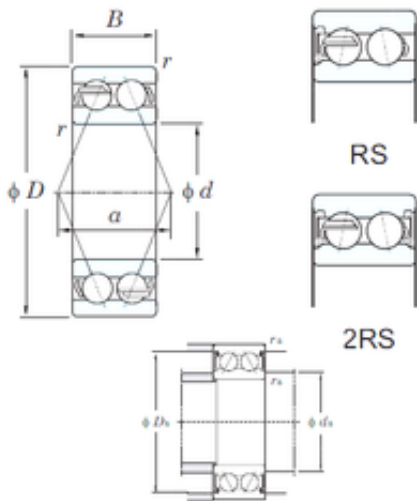

Bearing Rolamentos do Brasil Ltda.

45 mm x 100 mm x 39.7 mm KOYO 5309-2RS
angular contact ball bearings

Bearing No. 5309-2RS

Size	45x100x39.7 mm
Bore Diameter	45 mm
Outer Diameter	100 mm
Width	39.7 mm
d	45 mm
D	100 mm
B	39.7 mm
C	39.7 mm
a	51.0 mm
r min.	1.5 mm
da min.	53.5 mm
da max	58.2 mm
Da max.	91.5 mm
ra max.	1.5 mm
Weight	1.42 Kg
Basic dynamic load rating (C)	68.9 kN
Basic static load rating (C0)	51.4 kN

5309-2RS Bearing 2D drawings and 3D CAD models