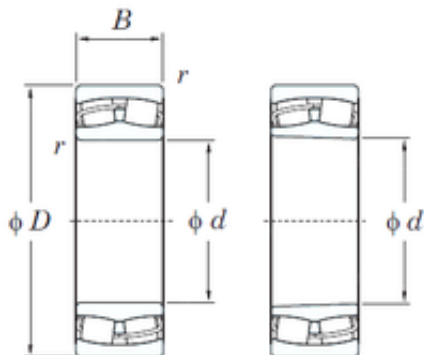

Bearing Rolamentos do Brasil Ltda.

170 mm x 280 mm x 109 mm KOYO
24134RHK30 spherical roller bearings

Bearing No. 24134RHK30

Size	170x280x109 mm
Bore Diameter	170 mm
Outer Diameter	280 mm
Width	109 mm
d	170 mm
D	280 mm
B	109 mm
C	109 mm
r min.	2,1 mm
da min.	182 mm
Da max.	268 mm
ra max.	2 mm
Weight	26,5 Kg
Basic dynamic load rating (C)	1090 kN
Basic static load rating (C0)	1940 kN
(Grease) Lubrication Speed	1100 r/min
(Oil) Lubrication Speed	1500 r/min
Calculation factor (e)	0,37
Calculation factor (Y0)	1,77
Calculation factor (Y1)	1,81

24134RHK30 Bearing 2D drawings and 3D CAD models