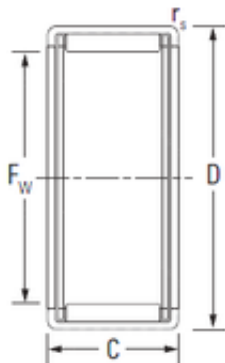

### KOYO HK1616 needle roller bearings

HK1616 Bearing 2D drawings and 3D CAD models

Bearing No. HK1616

Size	16x22x16 mm
Bore Diameter	16 mm
Outer Diameter	22 mm
Width	16 mm
Fw	16 mm
D	22 mm
C	16 mm
r5 min.	1 mm
Weight	0.016 Kg
Basic dynamic load rating (C)	11.1 kN
Basic static load rating (C0)	15.3 kN
(Grease) Lubrication Speed	14000 r/min
Bearing No.	HK1616
C3(min)	\
rs(min)	1
Cr	11.1
C0r	15.3
Cu	2.35
Grease lub.	14000
Oil lub.	21000
(Refer.) Mass(kg)	0.016
Mounting inner ring	JR12x16x16