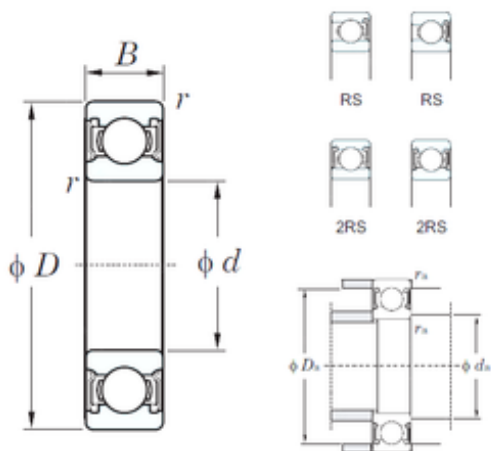

## Bearing Rolamentos do Brasil Ltda.

40 mm x 68 mm x 15 mm KOYO 6008-2RS  
deep groove ball bearings

Bearing No. 6008-2RS

Size	40x68x15 mm
Bore Diameter	40 mm
Outer Diameter	68 mm
Width	15 mm
d	40 mm
D	68 mm
B	15 mm
C	15 mm
r min.	1 mm
da min.	45 mm
da max	46,5 mm
Da max.	63 mm
ra max.	1 mm
Weight	0,192 Kg
Basic dynamic load rating (C)	16,7 kN
Basic static load rating (C0)	11,5 kN
(Grease) Lubrication Speed	5800 r/min

6008-2RS Bearing 2D drawings and 3D CAD models