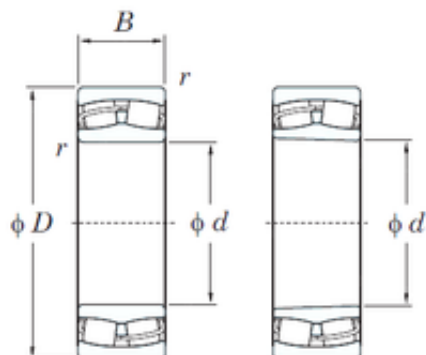

Bearing Rolamentos do Brasil Ltda.

120 mm x 200 mm x 62 mm KOYO 23124RH
spherical roller bearings

Bearing No. 23124RH

Size	120x200x62 mm
Bore Diameter	120 mm
Outer Diameter	200 mm
Width	62 mm
d	120 mm
D	200 mm
B	62 mm
C	62 mm
r min.	2 mm
da min.	130 mm
Da max.	190 mm
ra max.	2 mm
Weight	7,98 Kg
Basic dynamic load rating (C)	454 kN
Basic static load rating (C0)	714 kN
(Grease) Lubrication Speed	1600 r/min
(Oil) Lubrication Speed	2200 r/min
Calculation factor (e)	0,29
Calculation factor (Y0)	2,29
Calculation factor (Y1)	2,34

23124RH Bearing 2D drawings and 3D CAD models