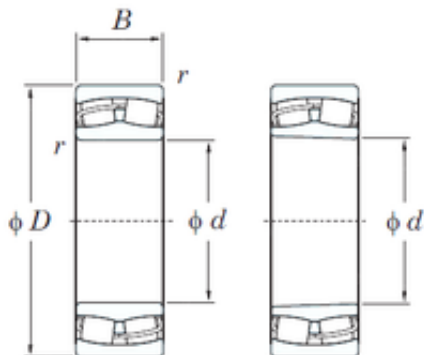

Bearing Rolamentos do Brasil Ltda.

140 mm x 300 mm x 102 mm KOYO
22328RHK spherical roller bearings

Bearing No. 22328RHK

Size	140x300x102 mm
Bore Diameter	140 mm
Outer Diameter	300 mm
Width	102 mm
d	140 mm
D	300 mm
B	102 mm
C	102 mm
r min.	4 mm
da min.	158 mm
Da max.	282 mm
ra max.	3 mm
Weight	34,9 Kg
Basic dynamic load rating (C)	1170 kN
Basic static load rating (C0)	1570 kN
(Grease) Lubrication Speed	1100 r/min
(Oil) Lubrication Speed	1500 r/min
Calculation factor (e)	0,35
Calculation factor (Y0)	1,9
Calculation factor (Y1)	1,95

22328RHK Bearing 2D drawings and 3D CAD models