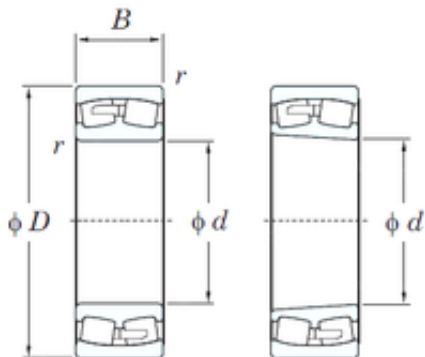

## Bearing Rolamentos do Brasil Ltda.

800 mm x 1150 mm x 258 mm KOYO  
230/800RK spherical roller bearings

Bearing No. 230/800RK

Size	800x1150x258 mm
Bore Diameter	800 mm
Outer Diameter	1150 mm
Width	258 mm
d	800 mm
D	1150 mm
B	258 mm
C	258 mm
r min.	7.5 mm
Weight	876 Kg
Basic dynamic load rating (C)	8600 kN
Basic static load rating (C0)	20100 kN
Calculation factor (e)	0.21
Calculation factor (Y0)	3.08
Calculation factor (Y1)	3.15

230/800RK Bearing 2D drawings and 3D CAD models