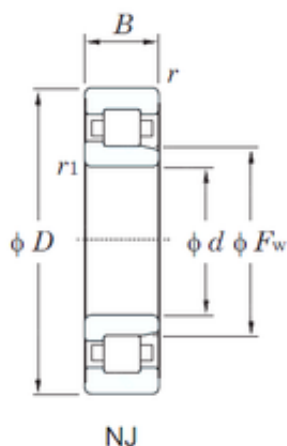

Bearing Rolamentos do Brasil Ltda.

120 mm x 215 mm x 40 mm KOYO NJ224R
cylindrical roller bearings

Bearing No. NJ224R

Size	120x215x40 mm
Bore Diameter	120 mm
Outer Diameter	215 mm
Width	40 mm
d	120 mm
Fw	143.5 mm
D	215 mm
B	40 mm
C	40 mm
r min.	2.1 mm
r1 min.	2.1 mm
Weight	5.85 Kg
Basic dynamic load rating (C)	336 kN
Basic static load rating (C0)	421 kN
(Grease) Lubrication Speed	2800 r/min
Bearing No.	NJ224R
r(min)	2.1
r1(min)	2.1
Cr	419
C0r	421
Cu	57.6
Grease lub.	2800
Oil lub.	3400
Ew	-
d1	-

NJ224R Bearing 2D drawings and 3D CAD models

Bearing Rolamentos do Brasil Ltda.

B1	-
B2	-
da(min)	-
db(min)	131
db(max)	141
dc(min)	-
dd(min)	-
Da(max)	204
Db(max)	-
Db(min)	-
ra(max)	2
rb(max)	2
(Refer.)Mass(kg)	6.01