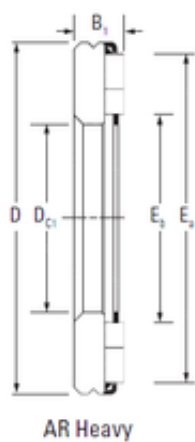

### KOYO AR 24 120 210 needle roller bearings

Bearing No. AR 24 120 210

Size	120x210x24 mm
Bore Diameter	120 mm
Outer Diameter	210 mm
Width	24 mm
d	120 mm
D	210 mm
B1	24 mm
Ea	199 mm
Eb	127 mm
Weight	3,2 Kg
Basic dynamic load rating (C)	470 kN
Basic static load rating (C0)	2300 kN

AR 24 120 210 Bearing 2D drawings and 3D CAD models