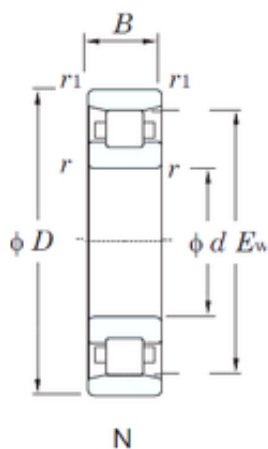

Bearing Rolamentos do Brasil Ltda.

90 mm x 225 mm x 54 mm KOYO N418
cylindrical roller bearings

Bearing No. N418

Size	90x225x54 mm
Bore Diameter	90 mm
Outer Diameter	225 mm
Width	54 mm
d	90 mm
D	225 mm
Ew	191.5 mm
B	54 mm
C	54 mm
r min.	4 mm
r1 min.	4 mm
Weight	10.3 Kg
Basic dynamic load rating (C)	374 kN
Basic static load rating (C0)	400 kN
(Grease) Lubrication Speed	2800 r/min
Bearing No.	N418
r(min)	4
r1(min)	4
Cr	468
C0r	400
Cu	55.1
Grease lub.	2800
Oil lub.	3700
Fw	-
d1	-

N418 Bearing 2D drawings and 3D CAD models

Bearing Rolamentos do Brasil Ltda.

B1	-
B2	-
da(min)	106
db(min)	-
db(max)	-
dc(min)	-
dd(min)	-
Da(max)	-
Db(max)	209
Db(min)	194
ra(max)	3
rb(max)	3
(Refer.)Mass(kg)	10.2