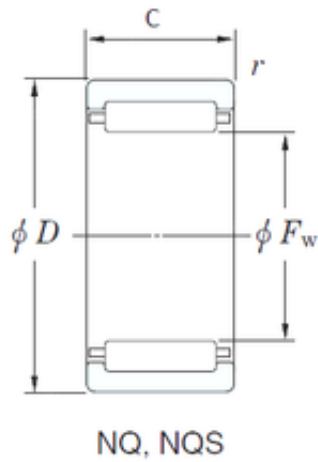

### KOYO NQ24/12 needle roller bearings

Bearing No. NQ24/12

Size	24x32x12 mm
Bore Diameter	24 mm
Outer Diameter	32 mm
Width	12 mm
Fw	24 mm
D	32 mm
C	12 mm
r min.	0.3 mm
Weight	0.025 Kg
Basic dynamic load rating (C)	9.6 kN
Basic static load rating (C0)	14.4 kN

NQ24/12 Bearing 2D drawings and 3D CAD models