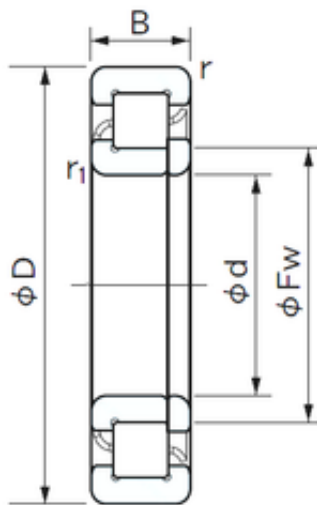

Bearing Rolamentos do Brasil Ltda.

20 mm x 47 mm x 14 mm NACHI NUP 204 E
cylindrical roller bearings

Bearing No. NUP 204 E

Size	20x47x14 mm
Bore Diameter	20 mm
Outer Diameter	47 mm
Width	14 mm
d	20 mm
Fw	26.5 mm
D	47 mm
B	14 mm
r min.	1 mm
r1 min.	0.6 mm
Weight	0.124 Kg
Basic dynamic load rating (C)	25,7 kN
Basic static load rating (C0)	22,6 kN
(Grease) Lubrication Speed	13000 r/min

NUP 204 E Bearing 2D drawings and 3D CAD models