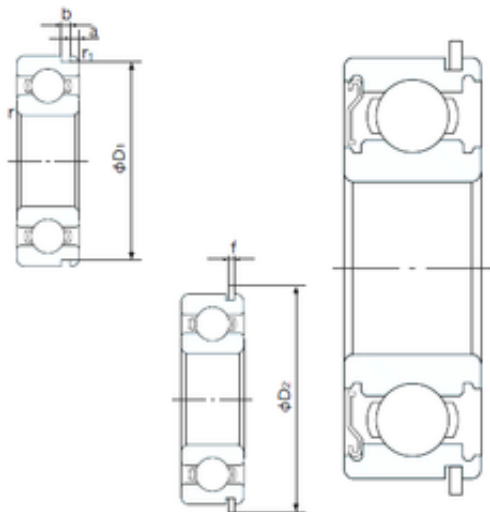

Bearing Rolamentos do Brasil Ltda.

22 mm x 56 mm x 16 mm NACHI 63/22ZENR
deep groove ball bearings

Bearing No. 63/22ZENR

Size	22x56x16 mm
Bore Diameter	22 mm
Outer Diameter	56 mm
Width	16 mm
d	22 mm
D	56 mm
B	16 mm
C	16 mm
a	2.46 mm
b	1.35 mm
f	1.12 mm
r min.	1.1 mm
r1 min.	0.5 mm
D1	53.6 mm
D2	61.7 mm
Weight	0.176 Kg
Basic dynamic load rating (C)	18,4 kN
Basic static load rating (C0)	9,25 kN
(Grease) Lubrication Speed	12000 r/min

63/22ZENR Bearing 2D drawings and 3D CAD models