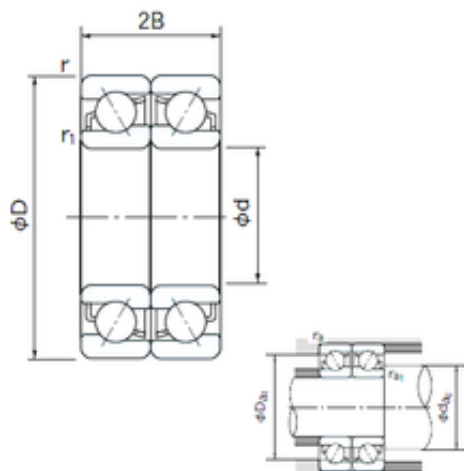

Bearing Rolamentos do Brasil Ltda.

120 mm x 180 mm x 28 mm NACHI 7024DF
angular contact ball bearings

Bearing No. 7024DF

7024DF Bearing 2D drawings and 3D CAD models

Size	120x180x28 mm
Bore Diameter	120 mm
Outer Diameter	180 mm
Width	28 mm
d	120 mm
D	180 mm
B	28 mm
C	28 mm
Angle (°)	30 °
a	29.3 mm
r min.	2 mm
r1 min.	1 mm
2B	56 mm
da min.	128 mm
Da max.	175 mm
ra max.	1 mm
Weight	2.27 Kg
Basic dynamic load rating (C)	157 kN
Basic static load rating (C0)	206 kN
(Grease) Lubrication Speed	2300 r/min
Bore Type	Cylindrical Bore
Enclosure	Open
Configuration	Duplex
Bore Size	120 mm
Outside Diameter	180 mm

Bearing Rolamentos do Brasil Ltda.

Width	28 mm
Fillet Radius/Chamfer	2 mm
r1	1 mm
Dynamic Load Rating	157,000 N
Static Load Rating	206,000 N
Limiting Speed - Grease	2,300 rpm
Limiting Speed - Oil	3,000 rpm
da1 (min)	128 mm
da2 (min)	128 mm
Da1 (max)	172 mm
Da2 (max)	175 mm
ra (max)	2 mm
ra1 (max)	1 mm