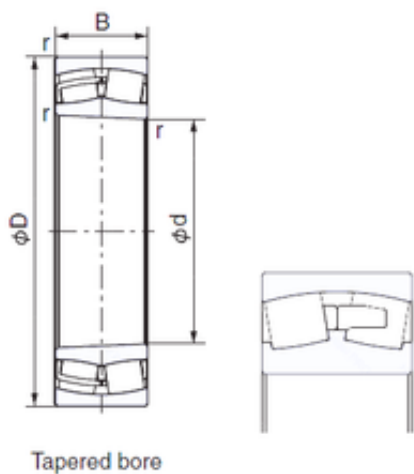

Bearing Rolamentos do Brasil Ltda.

60 mm x 130 mm x 31 mm NACHI 21312AXK
cylindrical roller bearings

Bearing No. 21312AXK

Size	60x130x31 mm
Bore Diameter	60 mm
Outer Diameter	130 mm
Width	31 mm
d	60 mm
D	130 mm
B	31 mm
C	31 mm
r min.	2,1 mm
Weight	2,19 Kg
Basic dynamic load rating (C)	228 kN
Basic static load rating (C0)	192 kN
(Grease) Lubrication Speed	5250 r/min
(Oil) Lubrication Speed	6750 r/min
Calculation factor (e)	0,29
Calculation factor (Y0)	2,31
Calculation factor (Y1)	2,36

21312AXK Bearing 2D drawings and 3D CAD models