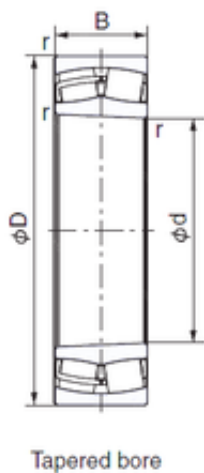

Bearing Rolamentos do Brasil Ltda.

60 mm x 110 mm x 28 mm NACHI 22212EXK
cylindrical roller bearings

Bearing No. 22212EXK

Size	60x110x28 mm
Bore Diameter	60 mm
Outer Diameter	110 mm
Width	28 mm
d	60 mm
D	110 mm
B	28 mm
C	28 mm
r min.	1,5 mm
Weight	1,2 Kg
Basic dynamic load rating (C)	210 kN
Basic static load rating (C0)	179 kN
(Grease) Lubrication Speed	4800 r/min
(Oil) Lubrication Speed	6000 r/min
Calculation factor (e)	0,25
Calculation factor (Y0)	2,68
Calculation factor (Y1)	2,74

22212EXK Bearing 2D drawings and 3D CAD models