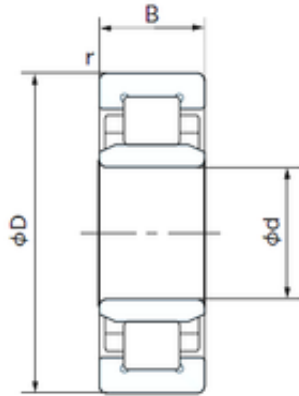

## Bearing Rolamentos do Brasil Ltda.

95 mm x 170 mm x 32 mm NACHI NU219T  
cylindrical roller bearings

Bearing No. NU219T

Size	95x170x32 mm
Bore Diameter	95 mm
Outer Diameter	170 mm
Width	32 mm
d	95 mm
D	170 mm
B	32 mm
C	32 mm
r	2.1 mm
Weight	3.5 Kg
Basic dynamic load rating (C)	165 kN

NU219T Bearing 2D drawings and 3D CAD models