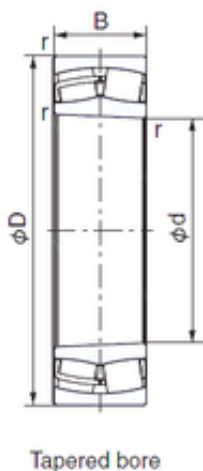

Bearing Rolamentos do Brasil Ltda.

160 mm x 270 mm x 86 mm NACHI 23132EX1K cylindrical roller bearings

Bearing No. 23132EX1K

Size	160x270x86 mm
Bore Diameter	160 mm
Outer Diameter	270 mm
Width	86 mm
d	160 mm
D	270 mm
B	86 mm
C	86 mm
r min.	2,1 mm
Weight	20,5 Kg
Basic dynamic load rating (C)	1180 kN
Basic static load rating (C0)	1430 kN
(Grease) Lubrication Speed	1800 r/min
(Oil) Lubrication Speed	2400 r/min
Calculation factor (e)	0,3
Calculation factor (Y0)	2,17
Calculation factor (Y1)	2,22

23132EX1K Bearing 2D drawings and 3D CAD models