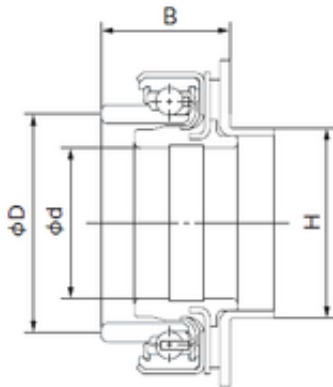

Bearing Rolamentos do Brasil Ltda.

35 mm x 68 mm x 33 mm NACHI 68SCRN43A
deep groove ball bearings

Bearing No. 68SCRN43A

Size	35x68x33 mm
Bore Diameter	35 mm
Outer Diameter	68 mm
Width	33 mm
d	35 mm
D	68 mm
B	33 mm
H	44 mm

68SCRN43A Bearing 2D drawings and 3D CAD models