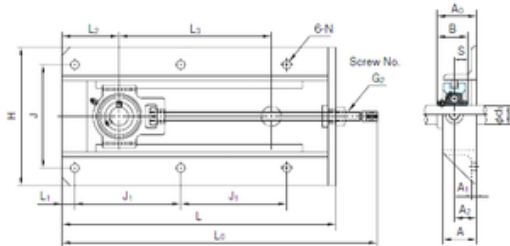

Bearing Rolamentos do Brasil Ltda.

NACHI UCT213+WB bearing units

Bearing No. UCT213+WB

Bore Diameter	65 mm
Width	322 mm
d	65 mm
L2	144 mm
L3	300 mm
H	322 mm
J	260 mm
L	606 mm
L1	22 mm
N	15 mm
J1	260 mm
Thread (G2)	Tr36

UCT213+WB Bearing 2D drawings and 3D CAD models