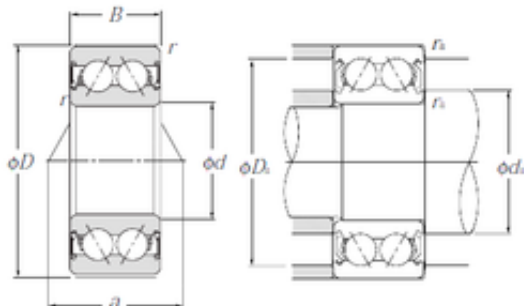

## Bearing Rolamentos do Brasil Ltda.

35 mm x 72 mm x 27 mm NTN 5207SCLLM  
angular contact ball bearings

Bearing No. 5207SCLLM

Size	35x72x27 mm
Bore Diameter	35 mm
Outer Diameter	72 mm
Width	27 mm
d	35 mm
D	72 mm
B	27 mm
C	27 mm
a	36,3 mm
r min.	1,1 mm
da min.	42 mm
da max	45 mm
Da max.	65 mm
ra max.	1 mm
Basic dynamic load rating (C)	34 kN
Basic static load rating (C0)	25,3 kN

5207SCLLM Bearing 2D drawings and 3D CAD models