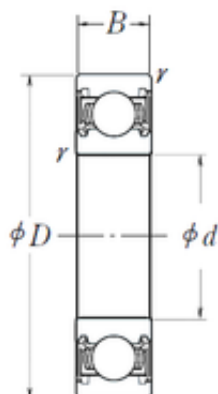

Bearing Rolamentos do Brasil Ltda.

33 mm x 55 mm x 15 mm NTN
SC07A42LLSAC4/L588 deep groove ball bearings

Bearing No. SC07A42LLSAC4/L588

Size	33x55x15 mm
Bore Diameter	33 mm
Outer Diameter	55 mm
Width	15 mm
d	33 mm
D	55 mm
B	15 mm
C	15 mm

SC07A42LLSAC4/L588 Bearing 2D drawings and 3D
CAD models