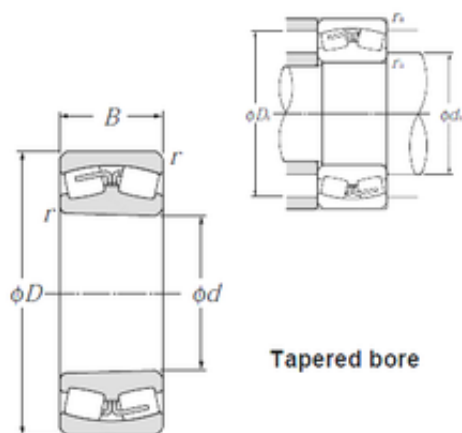

Bearing Rolamentos do Brasil Ltda.

140 mm x 300 mm x 102 mm NTN 22328BK
spherical roller bearings

Bearing No. 22328BK

Size	140x300x102 mm
Bore Diameter	140 mm
Outer Diameter	300 mm
Width	102 mm
d	140 mm
D	300 mm
B	102 mm
C	102 mm
r min.	4 mm
da min.	158 mm
Da max.	282 mm
ra max.	3 mm
Weight	33 Kg
Basic dynamic load rating (C)	1 130 kN
Basic static load rating (C0)	1 460 kN
(Grease) Lubrication Speed	1 300 r/min
(Oil) Lubrication Speed	1 700 r/min
Calculation factor (e)	0,37
Calculation factor (Y0)	1,76
Calculation factor (Y1)	1,8

22328BK Bearing 2D drawings and 3D CAD models