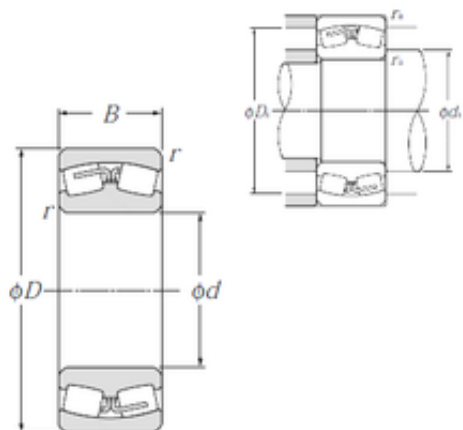

Bearing Rolamentos do Brasil Ltda.

75 mm x 130 mm x 31 mm NTN LH-22215B
spherical roller bearings

Bearing No. LH-22215B

Size	75x130x31 mm
Bore Diameter	75 mm
Outer Diameter	130 mm
Width	31 mm
d	75 mm
D	130 mm
B	31 mm
C	31 mm
r min.	1,5 mm
da min.	83,5 mm
Da max.	121,5 mm
ra max.	1,5 mm
Weight	1,65 Kg
Basic dynamic load rating (C)	166 kN
Basic static load rating (C0)	223 kN
(Grease) Lubrication Speed	3 200 r/min
(Oil) Lubrication Speed	4 200 r/min
Calculation factor (e)	0,24
Calculation factor (Y0)	2,75
Calculation factor (Y1)	2,81

LH-22215B Bearing 2D drawings and 3D CAD models