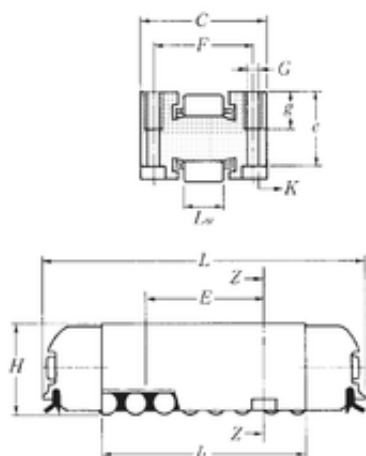

Bearing Rolamentos do Brasil Ltda.

NTN RLM26 × 86 needle roller bearings

Bearing No. RLM26 × 86

Width	40 mm
e	21 mm
g	10 mm
C	40 mm
E	28 mm
F	30 mm
H	26 mm
K	4,5 mm
L	86 mm
Lw	14 mm
Thread (G)	M6
Lt	52,4 mm
Weight	0,41 Kg
Basic dynamic load rating (C)	50 kN

RLM26 × 86 Bearing 2D drawings and 3D CAD models