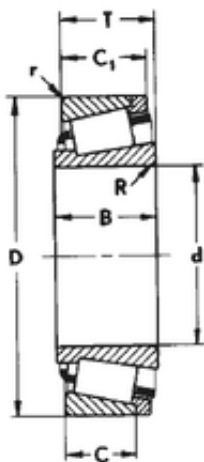

Bearing Rolamentos do Brasil Ltda.

39,688 mm x 73,025 mm x 22.098 mm SKF
331459B tapered roller bearings

Bearing No. 331459B

Size	39.688x73.025x19.365 mm
Bore Diameter	39,688 mm
Outer Diameter	73,025 mm
Width	19,365 mm
d	39,688 mm
D	73,025 mm
T	19,365 mm
B	22.098 mm
C	15,265 mm
R	2,3 mm
r	1,3 mm

331459B Bearing 2D drawings and 3D CAD models