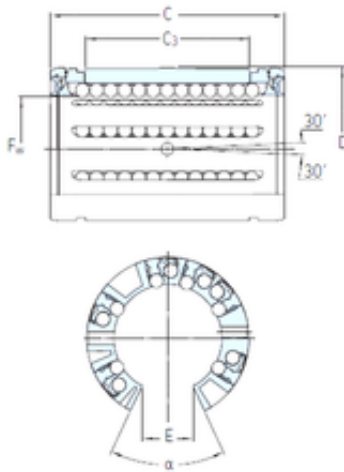

Bearing Rolamentos do Brasil Ltda.

SKF LBCF 30 A-2LS linear bearings

Bearing No. LBCF 30 A-2LS

Size	30x47x68 mm
Bore Diameter	30 mm
Outer Diameter	47 mm
Width	68 mm
Fw	30 mm
D	47 mm
C	68 mm
C3	48 mm
Angle (°)	50 °
E	14,2 mm
Weight	0,11 Kg
Basic dynamic load rating (C)	4,65 kN

LBCF 30 A-2LS Bearing 2D drawings and 3D CAD models