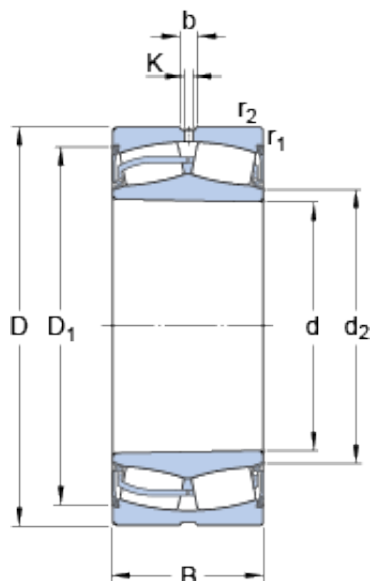

Bearing Rolamentos do Brasil Ltda.

150 mm x 320 mm x 108 mm SKF
22330-2CS5K/VT143 spherical roller bearings

Bearing No. 22330-2CS5K/VT143

22330-2CS5K/VT143 Bearing 2D drawings and 3D CAD models

Size	320x150x108 mm
Bore Diameter	320 mm
Outer Diameter	150 mm
Width	108 mm
d	150 mm
D	320 mm
B	108 mm
d ₂	181 mm
D ₁	281 mm
b	16.7 mm
K	9 mm
r _{1,2} - min.	4 mm
d _a - min.	159 mm
d _a - max.	181 mm
D _a - max.	303 mm
r _a - max.	3 mm
Basic dynamic load rating - C	1541 kN
Basic static load rating - C ₀	1760 kN
Fatigue load limit - P _u	146 kN
Limiting speed	400 r/min
Calculation factor - e	0.33
Calculation factor - Y ₁	2
Calculation factor - Y ₂	3
Calculation factor - Y ₀	2

Bearing Rolamentos do Brasil Ltda.

Category	Roller Bearings
Inventory	0.0
Manufacturer Name	SKF
Minimum Buy Quantity	N/A
Weight / Kilogram	42.9
Product Group	B04311
d_2	181 mm
D_1	281 mm
$r_{1,2}$ min.	4 mm
D_a max.	303 mm
r_a max.	3 mm
Basic dynamic load rating C	1541 kN
Basic static load rating C_0	1760 kN
Fatigue load limit P_u	146 kN
Calculation factor e	0.33
Calculation factor Y_1	2
Calculation factor Y_2	3
Calculation factor Y_0	2
Mass bearing	42.5 kg