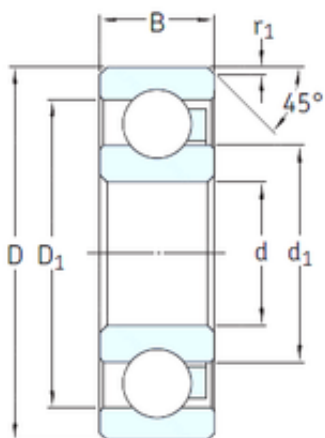

Bearing Rolamentos do Brasil Ltda.

8 mm x 22 mm x 7 mm SKF 608/HR22Q2 deep groove ball bearings

Bearing No. 608/HR22Q2

Size	8x22x7 mm
Bore Diameter	8 mm
Outer Diameter	22 mm
Width	7 mm
d	8 mm
D	22 mm
B	7 mm
C	7 mm
d1	11,5 mm
r1 min.	0,4 mm
D1	17,9 mm
Weight	0,003 Kg
Basic dynamic load rating (C)	0,055 kN
Basic static load rating (C0)	0,045 kN

608/HR22Q2 Bearing 2D drawings and 3D CAD models