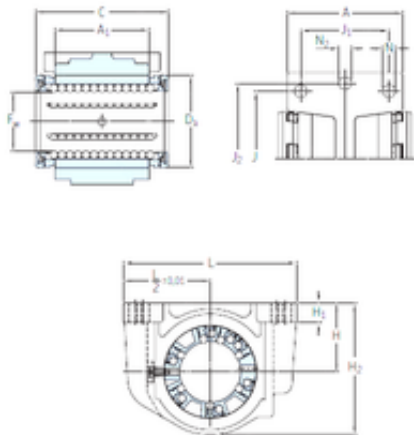

### SKF LUCD 40 linear bearings

Bearing No. LUCD 40

Outer Diameter	40 mm
Ew	40 mm
Da	62 mm
A	74 mm
A1	56 mm
C	80 mm
H	45 mm
H1	12 mm
H2	85 mm
J	86 mm
L	108 mm
N	8,4 mm
J1	58 mm
J2	94 mm
N2	8,4 mm
Weight	0,72 Kg
Basic dynamic load rating (C)	7,8 kN

LUCD 40 Bearing 2D drawings and 3D CAD models