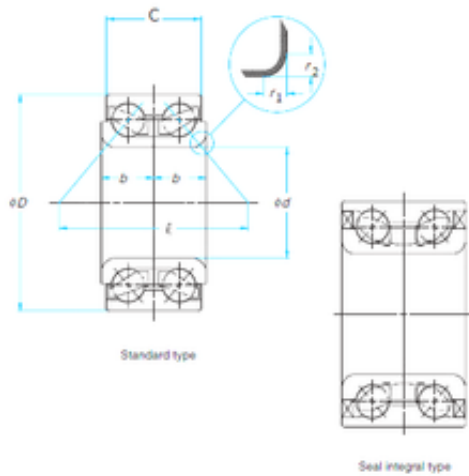

## Bearing Rolamentos do Brasil Ltda.

30 mm x 60 mm x 37 mm SKF BA2B633667  
angular contact ball bearings

Bearing No. BA2B633667

Size	30x60x37 mm
Bore Diameter	30 mm
Outer Diameter	60 mm
Width	37 mm
d	30 mm
D	60 mm
B	37 mm

BA2B633667 Bearing 2D drawings and 3D CAD models