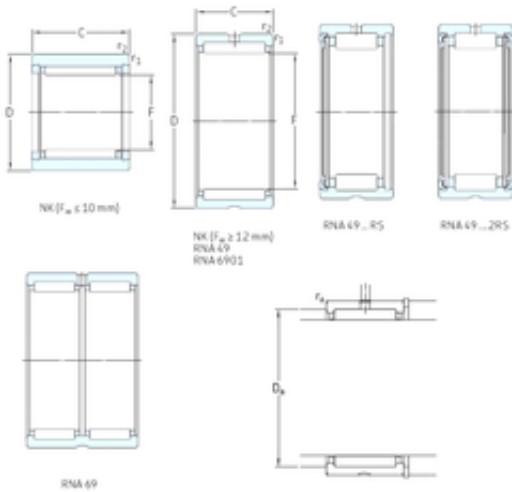

### SKF NK22/16 needle roller bearings

Bearing No. NK22/16

Size	22x30x16 mm
Bore Diameter	22 mm
Outer Diameter	30 mm
Width	16 mm
Fw	22 mm
D	30 mm
C	16 mm
Weight	0,03 Kg
Basic dynamic load rating (C)	14,2 kN
Basic static load rating (C0)	21,6 kN
Fatigue load limit (Pu)	2,6
Reference speed	18000 r/min

NK22/16 Bearing 2D drawings and 3D CAD models